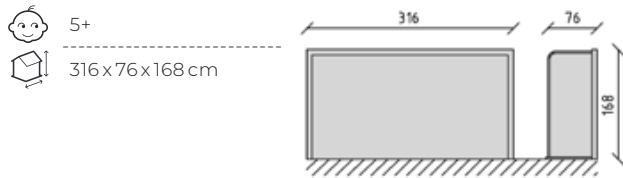

75220

Streetsoccer Tor
But Streetsoccer
Goal di street soccer

CHF 1'090.-