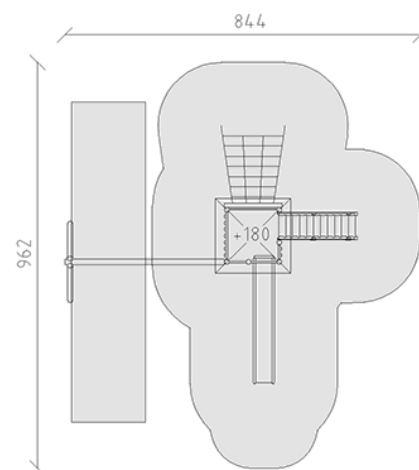

Playtower combination

Device line Rundholz

Article 28410

Playtower combination made of multi-glued Swiss pine, pressure impregnated, platform height 180 cm, with pyramid roof, wave slide made of polyester red/yellow, climbing net ascent, access steps, ear seat bench, swing section, stainless steel suspension device for one seat, incl. steel foot brackets for minimum installation depth 50 cm.

CHF 11'590.-

(excl. VAT)

	Age group	3+
	Device dimensions	694 x 612 x 389 cm
	Space required	962 x 844 cm
	min. impact surface	55.9 m ²
	Fall height	180 cm
	Heaviest element	296 kg
	Biggest element	150 x 180 x 389 cm
	Foundations	12
	Concrete	1.55 m ³
	Assembly time	3 h
	Installers	2