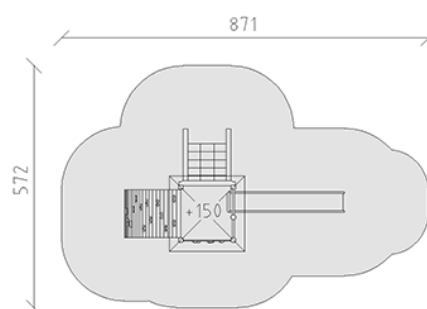

Playtower combination wood/aluminium

Device line Aluminium

Article 37490

Playtower combination made of stove enamelled aluminium, wooden elements made of multi-glued Swiss pine, pressure impregnated, platform height 150 cm, with pyramid roof, slide made of polyester green/green, rung ascent, arch ascent, climbing net and climbing wall, for minimum installation depth 50 cm.

CHF 10'720.-

(excl. VAT)

	Age group	3+
	Device dimensions	521 x 289 x 369 cm
	Space required	871 x 572 cm
	min. impact surface	36.5 m ²
	Fall height	150 cm
	Heaviest element	215 kg
	Biggest element	180 x 180 x 410 cm
	Foundations	10
	Concrete	1 m ³
	Assembly time	4 h
	Installers	2