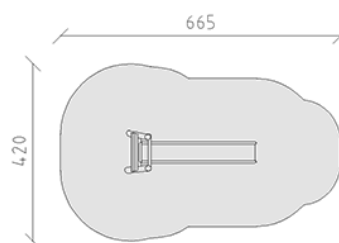

# Slide with ladder

Device line Robinie

Article 40314

Slide with ladder made of chemically untreated Robinia heartwood, sanded, platform height 150 cm, slide made of polyester in colour red/yellow.

**CHF 3'585.-**

(excl. VAT)

	Age group	3+
	Device dimensions	313 x 101 x 253 cm
	Space required	665 x 420 cm
	min. impact surface	22.25 m <sup>2</sup>
	Fall height	150 cm
	Heaviest element	160 kg
	Biggest element	340 x 100 x 100 cm
	Foundations	3
	Concrete	0.4 m <sup>3</sup>
	Assembly time	2 h
	Installers	2