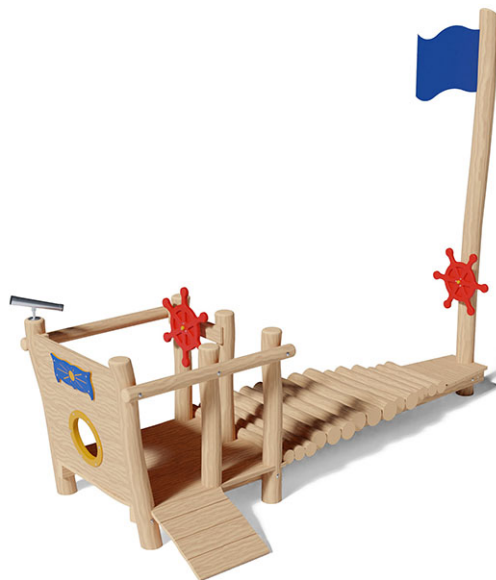

# Playship

Device line Robinie

Article 43950

Playship made of chemically untreated robinia heartwood, sanded, platform height 28 cm, with boarding ramp and flag.

**CHF 9'995.-**

(excl. VAT)

 Age group	1+
 Device dimensions	382 x 171 x 310 cm
 Space required	712 x 493 cm
 min. impact surface	27.8 m <sup>2</sup>
 Fall height	45 cm
 Heaviest element	220 kg
 Biggest element	210 x 150 x 150 cm
 Foundations	9
 Concrete	1.65 m <sup>3</sup>
 Assembly time	4 h
 Installers	2