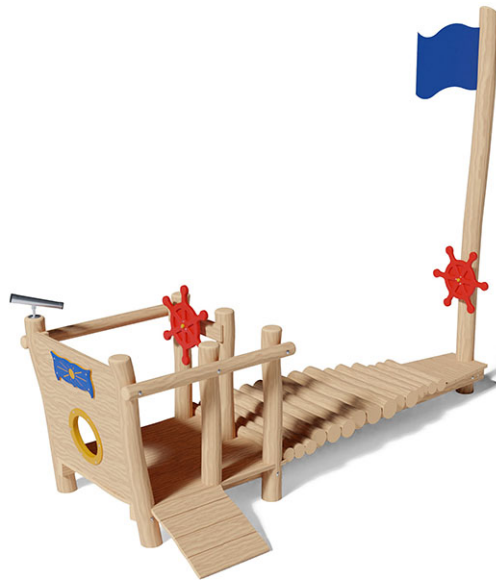

Playship

Device line Robinie

Article 43950

Playship made of chemically untreated robinia heartwood, sanded, platform height 28 cm, with boarding ramp and flag.

CHF 9'995.-

(excl. VAT)

 Age group	1+
 Device dimensions	382 x 171 x 310 cm
 Space required	712 x 493 cm
 min. impact surface	27.8 m ²
 Fall height	45 cm
 Heaviest element	220 kg
 Biggest element	210 x 150 x 150 cm
 Foundations	9
 Concrete	1.65 m ³
 Assembly time	4 h
 Installers	2