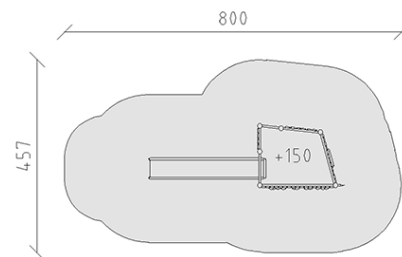

Play castle

Device line Rundholz

Article 20100

Play castle made of multi-glued Swiss pine, pressure impregnated, with rung access, climbing wall, slide made of polyester grey/anthracite and flag, incl. steel foot brackets for minimum installation depth 50 cm.

CHF 11'380.-

(excl. VAT)

 Age group	3+
 Device dimensions	457 x 157 x 440 cm
 Space required	800 x 457 cm
 min. impact surface	28.7 m ²
 Fall height	150 cm
 Heaviest element	600 kg
 Biggest element	190 x 157 x 440 cm
 Foundations	6
 Concrete	0.7 m ³
 Assembly time	3 h
 Installers	2