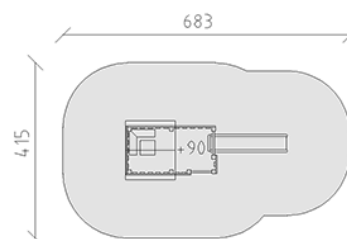

Cabin on stilts

Device line Kantholz

Article 32710

Playhouse on stilts made of multi-glued Swiss pine, pressure impregnated, platform height 90 cm, with gable roof, rung access, corner bench, play table and slide made of polyester green/green, incl. steel foot brackets for minimum installation depth 50 cm.

CHF 7'290.-

(excl. VAT)

	Age group	3+
	Device dimensions	384 x 139 x 280 cm
	Space required	683 x 415 cm
	min. impact surface	24.55 m ²
	Fall height	100 cm
	Heaviest element	180 kg
	Biggest element	218 x 119 x 275 cm
	Foundations	8
	Concrete	1.3 m ³
	Assembly time	1 h
	Installers	2