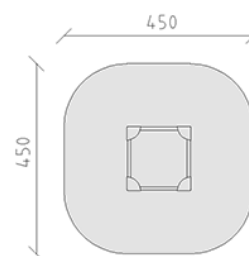

Sandpit

Device line Color

Article 50060

Sandpit made of Swiss pine, pressure impregnated, size 150 x 150 cm, wooden beams in two layers, with corner panels made of polyethylene plastic.

CHF 710.-

(excl. VAT)

	Device dimensions	150 x 150 x 24 cm
	Space required	450 x 450 cm
	min. impact surface	18.35 m ²
	Fall height	22 cm
	Heaviest element	15 kg
	Biggest element	150 x 8 x 22 cm
	Assembly time	2 h
	Installers	2