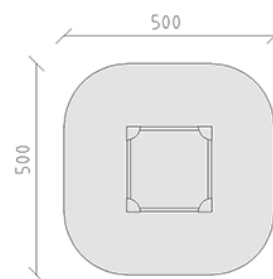

Sandpit

Device line Color

Article 50070

Sandpit made of Swiss pine pressure impregnated, size 200 x 200 cm, wooden beams in two layers, with corner panels made of polyethylene plastic.

CHF 925.-

(excl. VAT)

	Device dimensions	200 x 200 x 24 cm
	Space required	500 x 500 cm
	min. impact surface	23.1 m ²
	Fall height	22 cm
	Heaviest element	20 kg
	Biggest element	200 x 8 x 22 cm
	Assembly time	2 h
	Installers	2