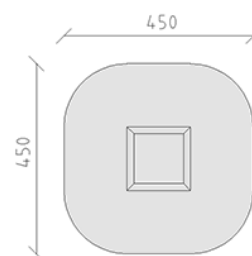

Sandpit

Device line Color

Article 50100

Sandpit made of recycled plastic beams, color brown, size 150 x 150 cm, two layers, with seat board made of pressure impregnated pine wood.

CHF 865.-

(excl. VAT)

	Device dimensions	150 x 150 x 25 cm
	Space required	450 x 450 cm
	min. impact surface	18.35 m ²
	Fall height	25 cm
	Heaviest element	26 kg
	Biggest element	150 x 15 x 25 cm
	Assembly time	2 h
	Installers	2