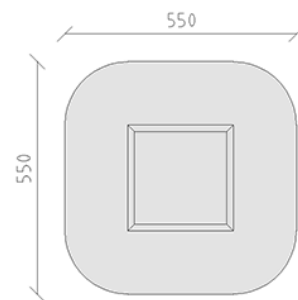

Sandpit

Device line Color

Article 50130

Sandpit made of recycled plastic beams, color brown, size 250 x 250 cm, two layers, with seat board made of Swiss pine, pressure impregnated.

CHF 1'330.-

(excl. VAT)

	Device dimensions	250 x 250 x 25 cm
	Space required	550 x 550 cm
	min. impact surface	28.35 m ²
	Fall height	25 cm
	Heaviest element	50 kg
	Biggest element	250 x 15 x 25 cm
	Assembly time	2 h
	Installers	2