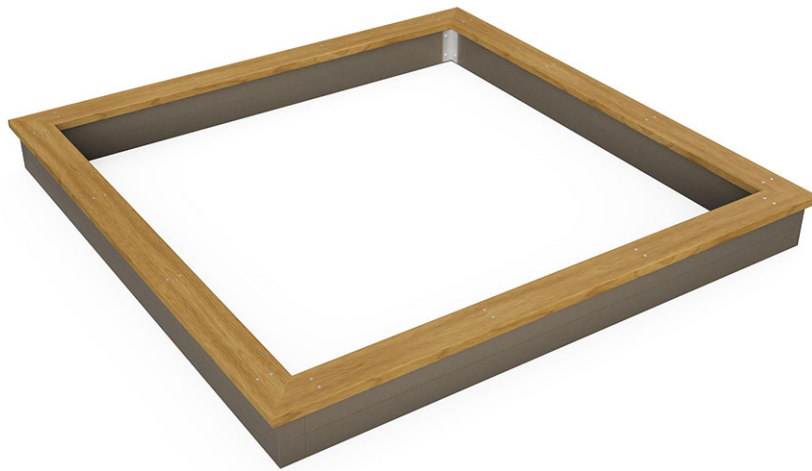

Sandpit

Device line Color

Article 50130

Sandpit made of recycled plastic beams, color brown, size 250 x 250 cm, two layers, with seat board made of Swiss pine, pressure impregnated.

CHF 1'330.-

(excl. VAT)

	Device dimensions	250 x 250 x 25 cm
	Space required	550 x 550 cm
	min. impact surface	28.35 m ²
	Fall height	25 cm
	Heaviest element	50 kg
	Biggest element	250 x 15 x 25 cm
	Assembly time	2 h
	Installers	2