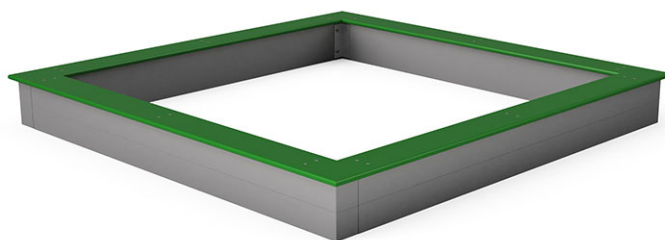

Sandpit

Device line Color

Article 50205

Sandpit made of recycled plastic beams, color grey, size 200 x 200 cm, two-layers, with seat board made of polyethylene.

CHF 1'255.-

(excl. VAT)

	Device dimensions	200 x 200 x 22 cm
	Space required	500 x 500 cm
	min. impact surface	23.1 m ²
	Fall height	25 cm
	Heaviest element	38 kg
	Biggest element	200 x 15 x 25 cm
	Assembly time	2 h
	Installers	2