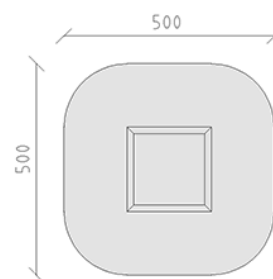

Sandpit

Device line Color

Article 50205

Sandpit made of recycled plastic beams, color grey, size 200 x 200 cm, two-layers, with seat board made of polyethylene.

CHF 1'255.-

(excl. VAT)

	Device dimensions	200 x 200 x 22 cm
	Space required	500 x 500 cm
	min. impact surface	23.1 m ²
	Fall height	25 cm
	Heaviest element	38 kg
	Biggest element	200 x 15 x 25 cm
	Assembly time	2 h
	Installers	2