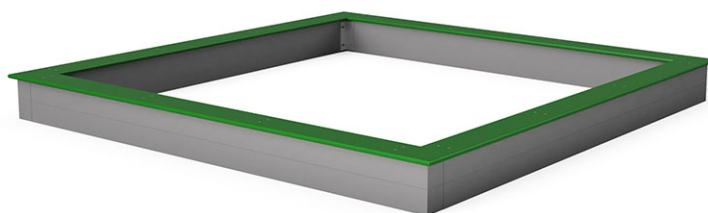

Sandpit

Device line Color

Article 50215

Sandpit made of recycled plastic beams, color grey, size of your choice, two-layers, with seat board made of polyethylene.

Price CHF 165.- per M

Price on request

 Assembly time	2 h
 Installers	2