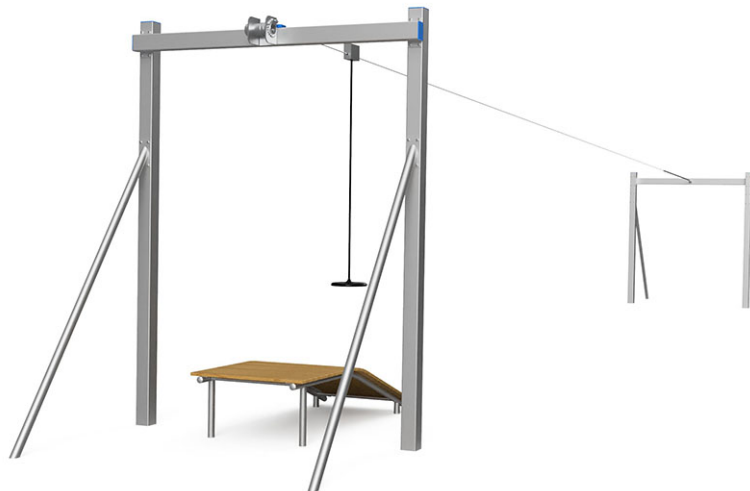

# Cable slide with launch pad 15 m

Device line Stahl

Article 62910

Cable slide made of hot-dip galvanised steel tube, length 15 m, version for flat terrain with launch pad. Launch pad made of multi-glued, pressure-impregnated Swiss pine with platform height 60 cm, minimum installation depth 80 cm.

**CHF 7'475.-**

(excl. VAT)

 Age group	3+
 Device dimensions	1889 x 281 x 370 cm
 Space required	1889 x 409 cm
 min. impact surface	67.05 m <sup>2</sup>
 Fall height	140 cm
 Heaviest element	105 kg
 Biggest element	450 x 14 x 14 cm
 Foundations	12
 Concrete	4.9 m <sup>3</sup>
 Assembly time	8 h
 Installers	2