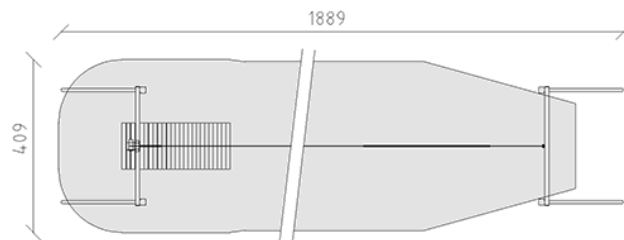

# Cable slide with launch pad 15 m

Device line Stahl

Article 62910

Cable slide made of hot-dip galvanised steel tube, length 15 m, version for flat terrain with launch pad. Launch pad made of multi-glued, pressure-impregnated Swiss pine with platform height 60 cm, minimum installation depth 80 cm.

**CHF 7'475.-**

(excl. VAT)

 Age group	3+
 Device dimensions	1889 x 281 x 370 cm
 Space required	1889 x 409 cm
 min. impact surface	67.05 m <sup>2</sup>
 Fall height	140 cm
 Heaviest element	105 kg
 Biggest element	450 x 14 x 14 cm
 Foundations	12
 Concrete	4.9 m <sup>3</sup>
 Assembly time	8 h
 Installers	2