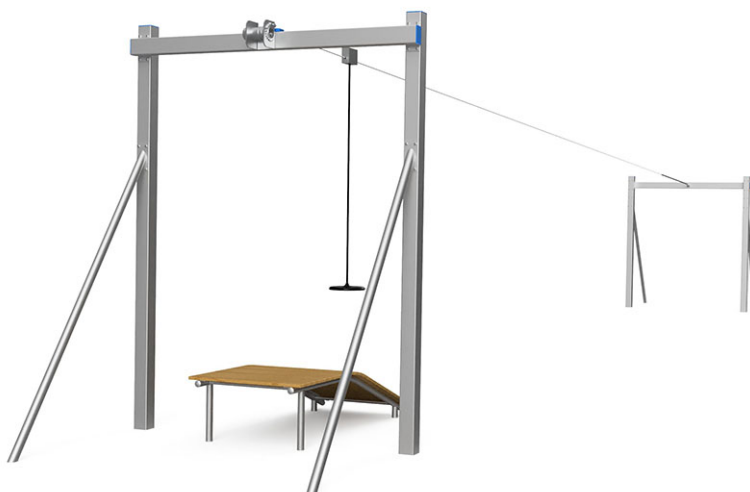

Cable slide with launch pad 20 m

Device line Stahl

Article 62911

Cable slide made of hot-dip galvanised steel tube, length 20 m, version for flat terrain with launch pad. Launch pad made of multi-glued, pressure-impregnated Swiss pine with platform height 60 cm, minimum installation depth 80 cm.

CHF 7'595.-

(excl. VAT)

	Age group	3+
	Device dimensions	2389 x 281 x 370 cm
	Space required	2389 x 409 cm
	min. impact surface	87.05 m ²
	Fall height	140 cm
	Heaviest element	105 kg
	Biggest element	450 x 14 x 14 cm
	Foundations	12
	Concrete	4.9 m ³
	Assembly time	8 h
	Installers	2