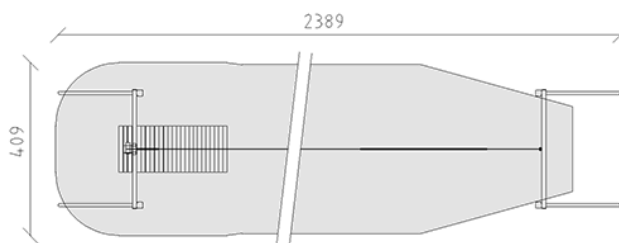

Cable slide with launch pad 20 m

Device line Stahl

Article 62911

Cable slide made of hot-dip galvanised steel tube, length 20 m, version for flat terrain with launch pad. Launch pad made of multi-glued, pressure-impregnated Swiss pine with platform height 60 cm, minimum installation depth 80 cm.

CHF 7'595.-

(excl. VAT)

	Age group	3+
	Device dimensions	2389 x 281 x 370 cm
	Space required	2389 x 409 cm
	min. impact surface	87.05 m ²
	Fall height	140 cm
	Heaviest element	105 kg
	Biggest element	450 x 14 x 14 cm
	Foundations	12
	Concrete	4.9 m ³
	Assembly time	8 h
	Installers	2