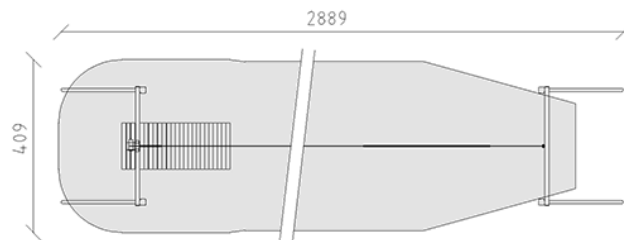

# Cable slide with launch pad 25 m

Device line Stahl

Article 62912

Cable slide made of hot-dip galvanised steel tube, length 25 m, version for flat terrain with launch pad. Launch pad made of multi-glued, pressure-impregnated Swiss pine with platform height 60 cm, minimum installation depth 80 cm.

**CHF 7'710.-**

(excl. VAT)

 Age group	3+
 Device dimensions	2889 x 281 x 370 cm
 Space required	2889 x 409 cm
 min. impact surface	107.05 m <sup>2</sup>
 Fall height	140 cm
 Heaviest element	105 kg
 Biggest element	450 x 14 x 14 cm
 Foundations	12
 Concrete	4.9 m <sup>3</sup>
 Assembly time	8 h
 Installers	2