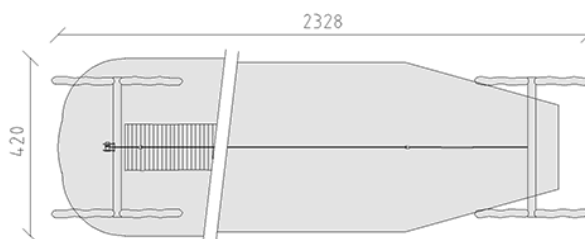

Cable slide with launch pad 20 m

Device line Robinie

Article 40216

Cable slide made of chemically untreated Robinia heartwood, sanded, ropeway length 20.00 m, with launch ramp made of raw Swiss larch and with pendulum seat, minimum installation depth 80 cm.

CHF 7'760.-

(excl. VAT)

 Age group	3+
 Device dimensions	2328 x 333 x 370 cm
 Space required	2328 x 420 cm
 min. impact surface	85.6 m ²
 Fall height	137 cm

buerli
Center of play