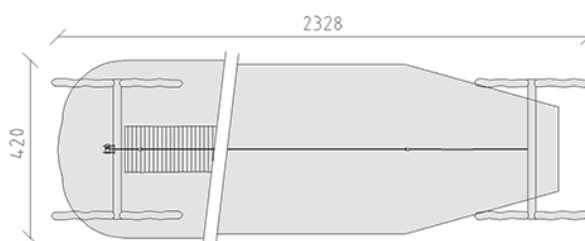

Cable slide with launch pad 20 m

Device line Robinie

Article 40216

Cable slide made of chemically untreated Robinia heartwood, sanded, ropeway length 20.00 m, with launch ramp made of raw Swiss larch and with pendulum seat, minimum installation depth 80 cm.

CHF 7'760.-

(excl. VAT)

 Age group	3+
 Device dimensions	2328 x 333 x 370 cm
 Space required	2328 x 420 cm
 min. impact surface	85.6 m ²
 Fall height	137 cm

buerli
Center of play