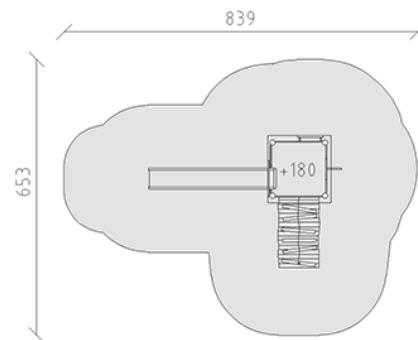

Playground combination

Device line Robinie

Article 42580

Playground combination made of chemically untreated Robinia heartwood, sanded, platform height 180 cm, with pent roof, rung ascent, fireman's pole, inclined ramp and slide made of grey/anthracite polyester.

CHF 19'410.-

(excl. VAT)

	Age group	3+
	Device dimensions	459 x 312 x 424 cm
	Space required	839 x 653 cm
	min. impact surface	37.65 m ²
	Fall height	180 cm
	Heaviest element	700 kg
	Biggest element	500 x 140 x 140 cm
	Foundations	9
	Concrete	0.7 m ³
	Assembly time	4 h
	Installers	2