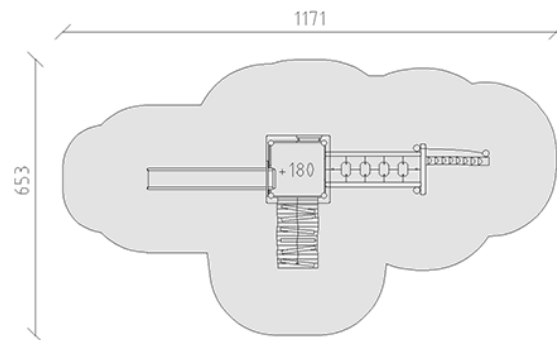

# Playground combination

Device line Robinie

Article 42585

Playground combination made of chemically untreated Robinia heartwood, sanded, platform height 180 cm, with pent roof, rung ascent, inclined ramp, plate bridge, tree trunk ascent and slide made of polyester green/green.

**CHF 24'490.-**

(excl. VAT)

	Age group	3+
	Device dimensions	811 x 312 x 424 cm
	Space required	1171 x 653 cm
	min. impact surface	51.8 m <sup>2</sup>
	Fall height	180 cm
	Heaviest element	700 kg
	Biggest element	500 x 140 x 140 cm
	Foundations	11
	Concrete	1.1 m <sup>3</sup>
	Assembly time	5 h
	Installers	2