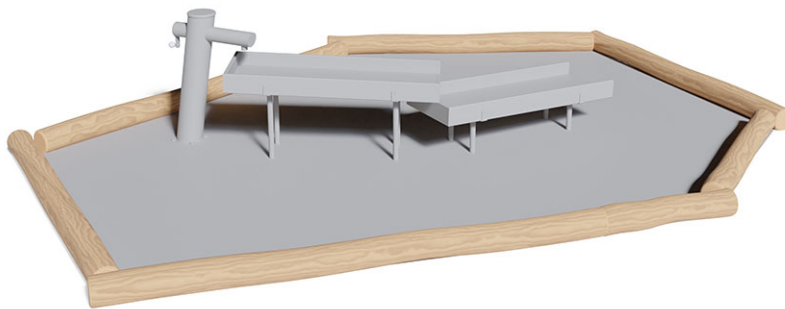

Border

Device line Robinie

Article 42700

Border made of chemically untreated, factory-sanded robinia heartwood, \varnothing approx. 14-18 cm, lengths from stock up to max. 450 cm.
price per meter

CHF 50.-
(excl. VAT)