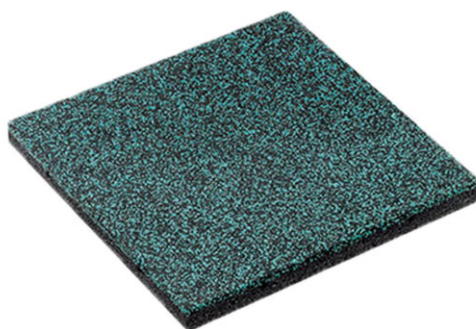

Solid rubber tile Royal

Article 95110

Solid rubber tile Royal made of EPDM new rubber, size 500 x 500 mm, thickness 50 mm, colour turquoise/black no. 540/390, approx. RAL 5018/9004, for fall heights up to 150 cm, incl. connector.

Minimum order quantity 20 m²

Price per m²

CHF 123.-

(excl. VAT)

	Device dimensions	50 x 50 x 5 cm
	Fall height	150 cm
	Heaviest element	5 kg
	Biggest element	50 x 50 x 5 cm