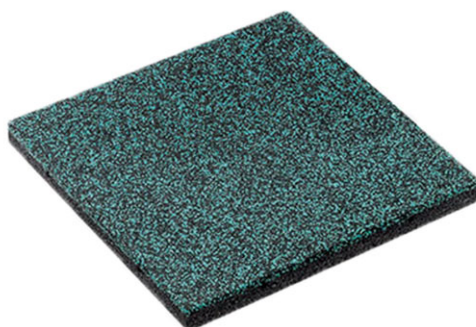

Solid rubber tile Royal

Article 95310

Solid rubber tile Royal made of EPDM new rubber, size 500 x 500 mm, thickness 80 mm, colour turquoise/black no. 540/390, approx. RAL 5018/9004, for fall heights up to 220 cm, incl. connector.

Minimum order quantity 20 m²

Price per m²

CHF 177.-

(excl. VAT)

	Device dimensions	50 x 50 x 8 cm
	Fall height	220 cm
	Heaviest element	12 kg
	Biggest element	50 x 50 x 8 cm