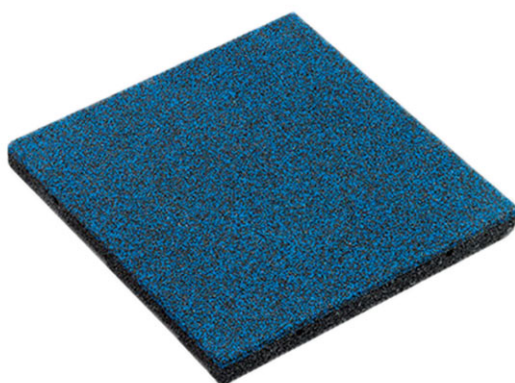

Solid rubber tile Royal

Article 95330

Solid rubber tile Royal made of EPDM new rubber, size 500 x 500 mm, thickness 80 mm, colour blue/black no. 590/390, approx. RAL 5015/9004, for fall heights up to 220 cm, incl. connector.

Minimum order quantity 20 m²

Price per m²

CHF 177.-

(excl. VAT)

	Device dimensions	50 x 50 x 8 cm
	Fall height	220 cm
	Heaviest element	12 kg
	Biggest element	50 x 50 x 8 cm