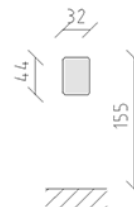

# Playground board Individual

Article 95995

Playground board Individual made of aluminium composite panel, with four symbols, format 320 x 440 mm, digital print on white foil, covered with protective laminate, wall model, two symbols for self-selection.

**CHF 320.-**

(excl. VAT)

 Heaviest element	2 kg
 Biggest element	44 x 32 x 0.4 cm
 Assembly time	0.5 h
 Installers	1

**berli**  
Center of play