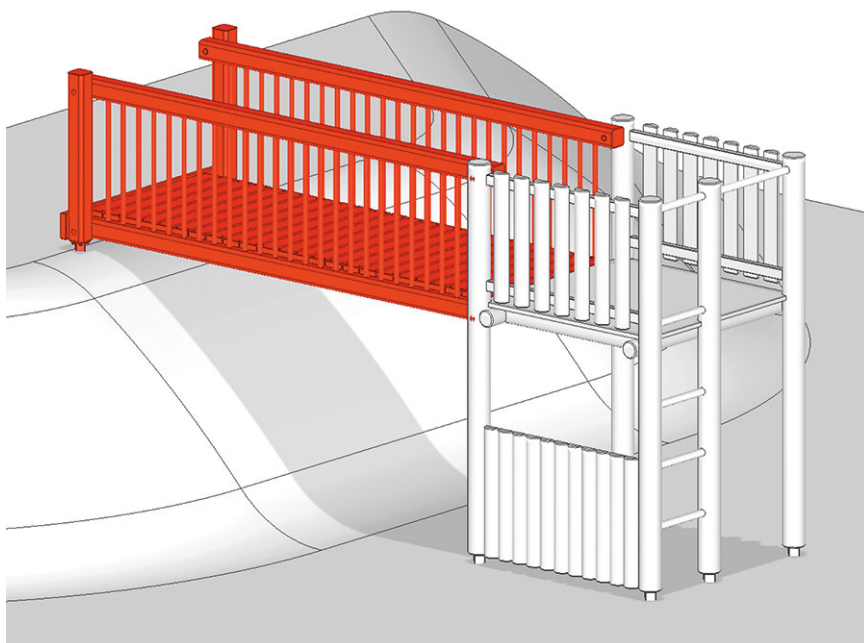

Connecting bridge to hill

Device line Rundholz

Article A-01-050-74-001

Connecting bridge for length 400 cm, made of Swiss pine, with two railings, from hill to tower.

CHF 2'965.-

(excl. VAT)

Assembly time

3 h