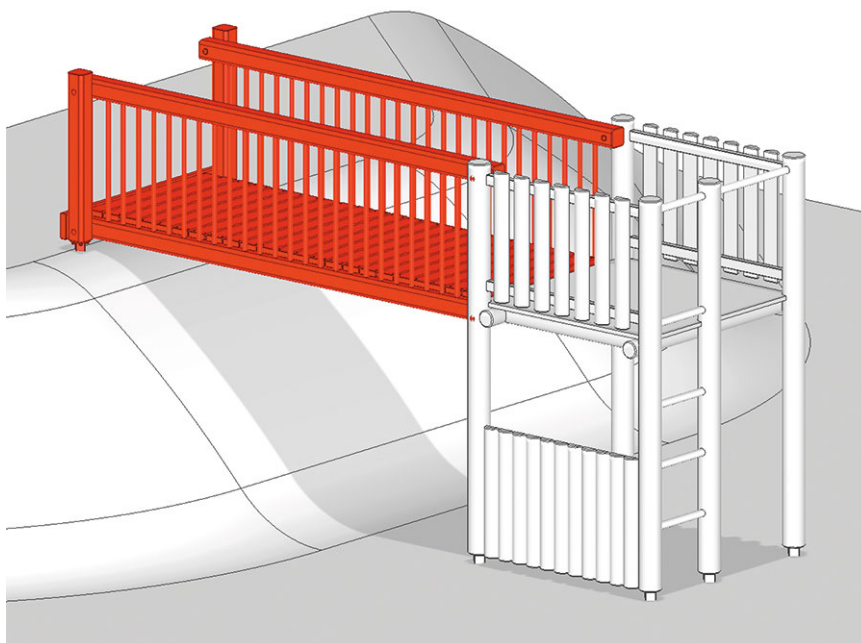

Connecting bridge to hill

Device line Rundholz

Article A-01-050-74-001

Connecting bridge for length 400 cm, made of Swiss pine, with two railings, from hill to tower.

CHF 2'965.-
(excl. VAT)

 Assembly time	3 h
 Installers	2