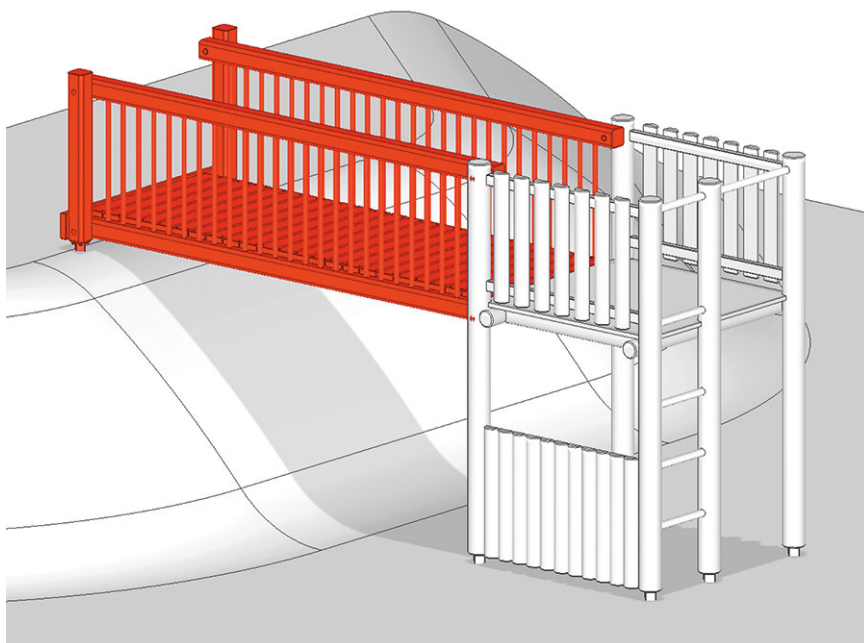

Connecting bridge to hill

Device line Rundholz

Article A-01-050-76-001

Connecting bridge for length 500 cm, made of Swiss pine, with two railings, from hill to tower.

CHF 3'510.-

(excl. VAT)

Assembly time

3 h