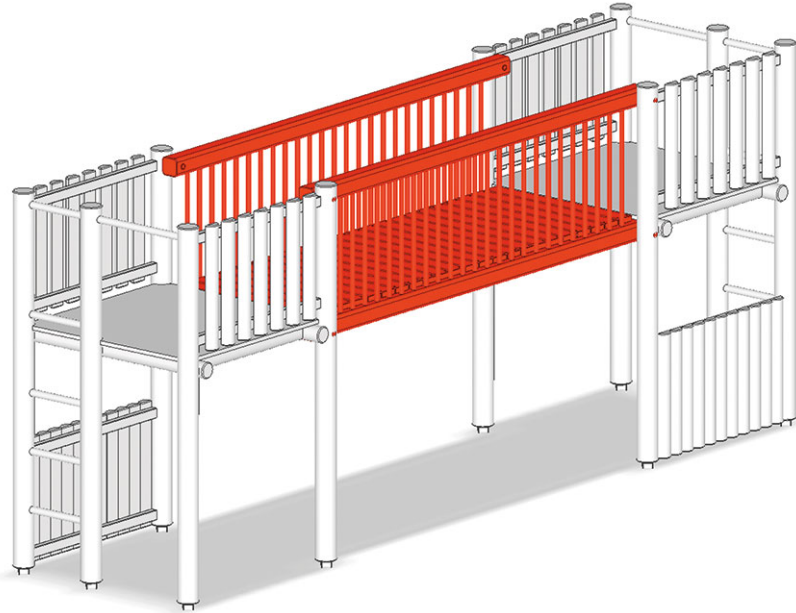

# Connecting bridge

Device line Rundholz

Article A-01-050-76

Connecting bridge for length 500 cm, made of Swiss pine, with two railings, from tower to tower.

**CHF 2'915.-**  
(excl. VAT)

 Assembly time	3 h
 Installers	2