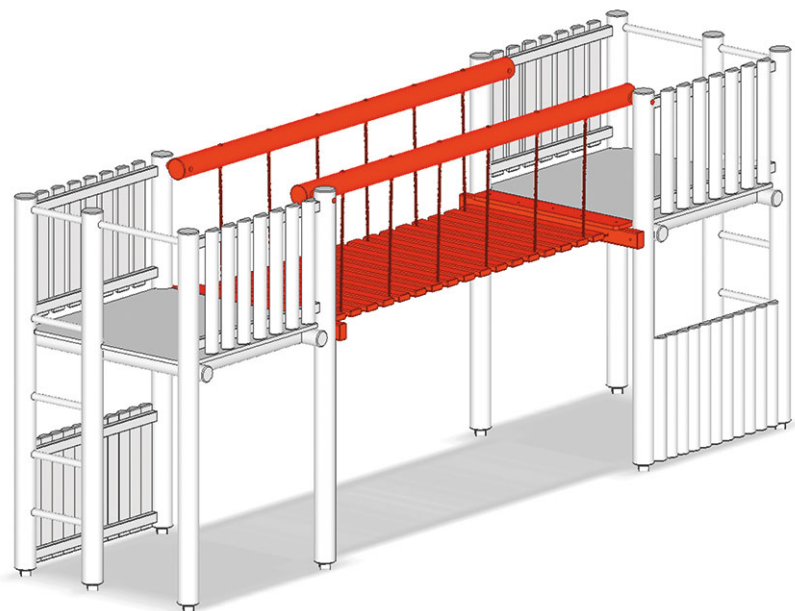

# Suspension bridge

Device line Rundholz

Article A-01-051-74

Suspension bridge for length 400 cm, made of Swiss pine, with hot-dip galvanised chains, from tower to tower.

**CHF 2'110.-**

(excl. VAT)

Assembly time