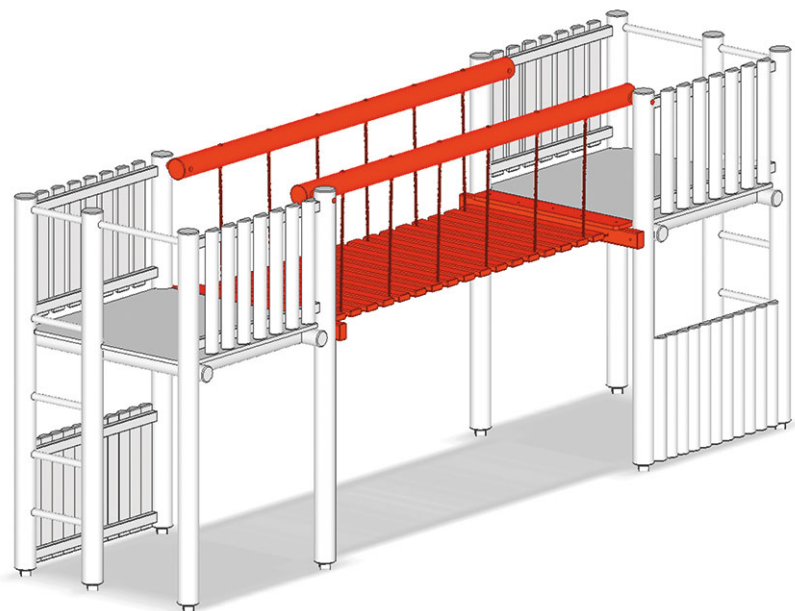

Suspension bridge

Device line Rundholz

Article A-01-051-74

Suspension bridge for length 400 cm, made of Swiss pine, with hot-dip galvanised chains, from tower to tower.

CHF 2'110.-

(excl. VAT)

Assembly time