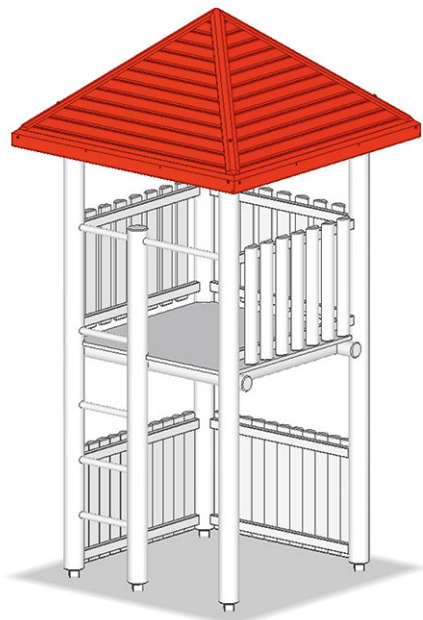

# Pyramid roof

Device line Rundholz

Article A-02-008-93

Pyramid roof made of Swiss pine, pressure impregnated, size 180 x 180 cm, profiled frame construction, infill with special Chalet formwork.

**CHF 1'380.-**