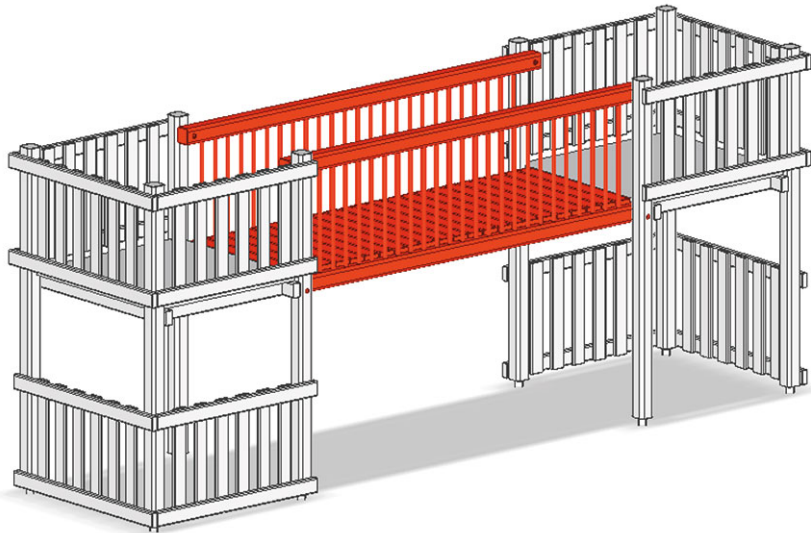

Connecting bridge

Device line Aluminium

Article A-02-050-72-002

Connecting bridge, height 80 cm, width 114 cm, length 300 cm, with 2 railings, straight or sloping, from tower to tower.

CHF 2'045.-

(excl. VAT)