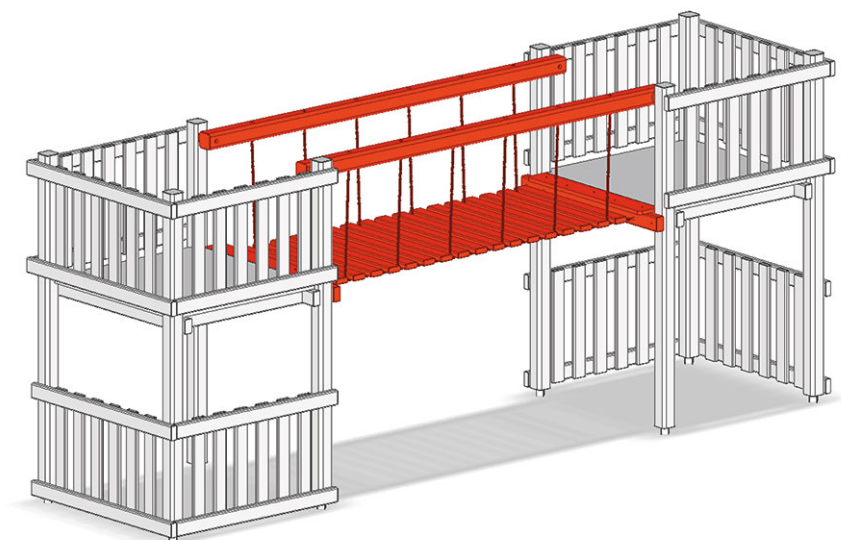

Suspension bridge

Device line Aluminium

Article A-02-051-74

Suspension bridge, height 80 cm, width 114 cm, length 400 cm, with 2 railings, from tower to tower.

CHF 2'110.-

(excl. VAT)

Assembly time

2 h