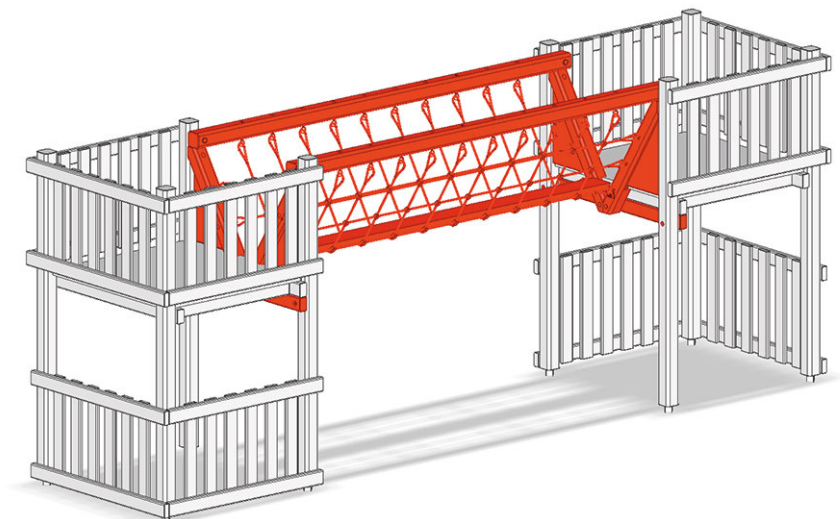

Chain net bridge

Device line Aluminium

Article A-02-060-74

Chain net bridge, height 80 cm, width 114 cm, length 400 cm, with 2 railings, from tower to tower, hot-dip galvanised chains.

CHF 4'220.-

(excl. VAT)