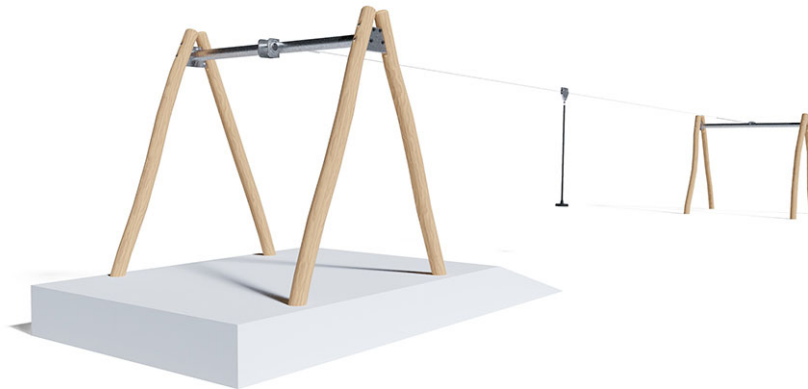

Cable slide 20 m

Device line Robinie

Article 40206

Cable slide made of chemically untreated Robinia heartwood, sanded, ropeway length 20.00 m, for natural slope of 4 %, with pendulum seat, minimum installation depth 80 cm.

CHF 5'865.-

(excl. VAT)

 Age group	3+
 Device dimensions	2314 x 333 x 310 cm
 Space required	2314 x 400 cm
 min. impact surface	84.35 m ²
 Fall height	137 cm

buerli
Center of play