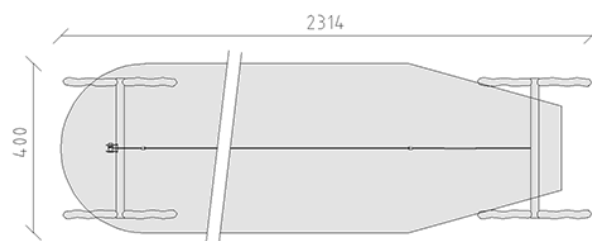

Cable slide 20 m

Device line Robinie

Article 40206

Cable slide made of chemically untreated Robinia heartwood, sanded, ropeway length 20.00 m, for natural slope of 4 %, with pendulum seat, minimum installation depth 80 cm.

CHF 5'865.-

(excl. VAT)

 Age group	3+
 Device dimensions	2314 x 333 x 310 cm
 Space required	2314 x 400 cm
 min. impact surface	84.35 m ²
 Fall height	137 cm

buerli
Center of play