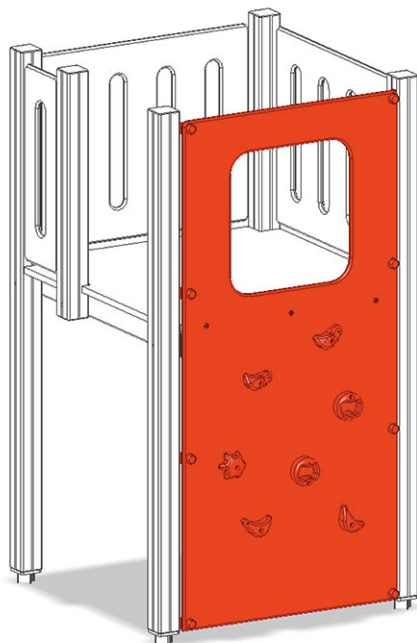

Climbing wall

Device line Color

Article A-03-020-35

Climbing wall for maxitower with platform height 120 cm.

CHF 810.-
(excl. VAT)

	Fall height	120 cm
	Assembly time	1 h
	Installers	2