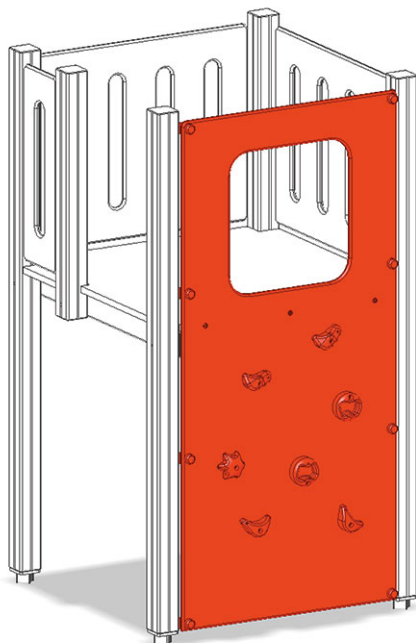

Climbing wall

Device line Color

Article A-03-020-40

Climbing wall for maxitower with platform height 150 cm.

CHF 910.-
(excl. VAT)

 Fall height	150 cm
 Assembly time	1 h
 Installers	2