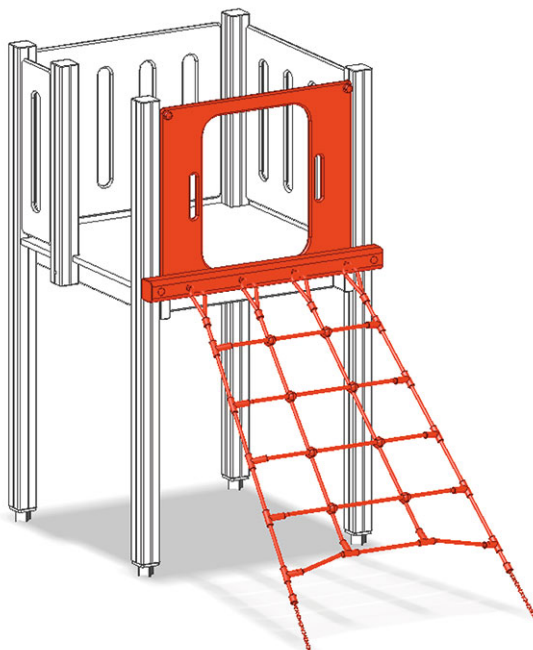

# Climbing net ascent

Device line Color

Article A-03-029-30

Climbing net ascent for platform height 120 cm for maxitower.

**CHF 1'125.-**  
(excl. VAT)

 Fall height	90 cm
 Assembly time	1 h
 Installers	2