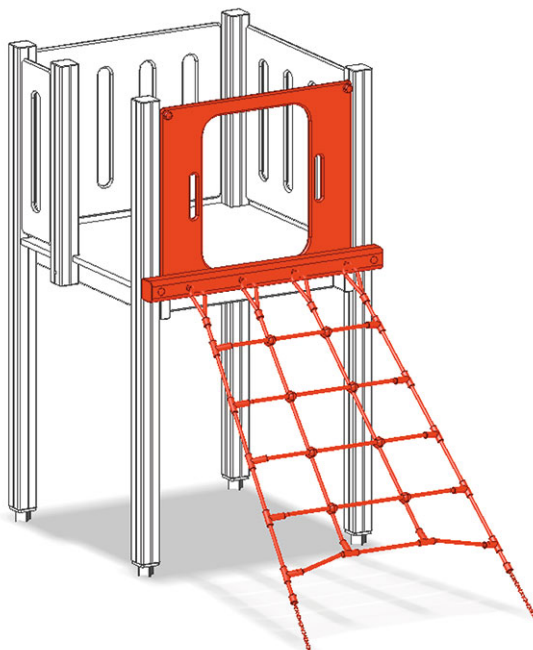

# Climbing net ascent

Device line Color

Article A-03-029-40

Climbing net ascent for platform height 180 cm for maxitower.

**CHF 1'255.-**  
(excl. VAT)

 Fall height	150 cm
 Assembly time	1 h
 Installers	2