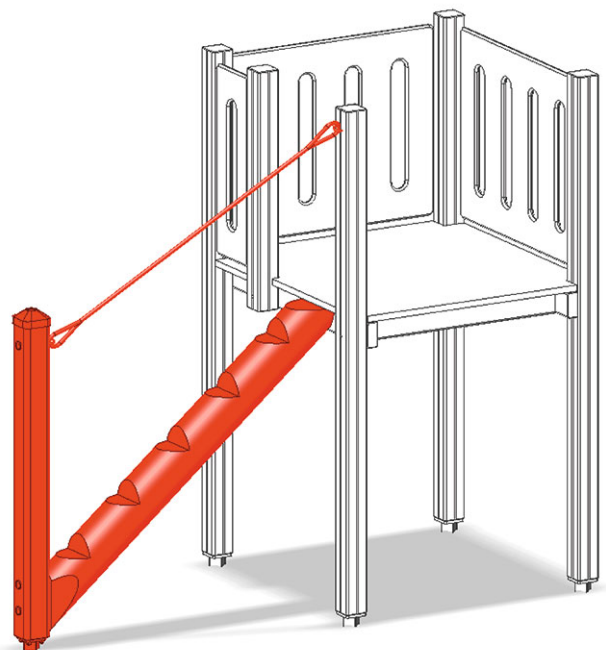

Tree trunk ascent

Device line Color

Article A-03-032-35

Tree trunk ascent made of glued Swiss pine, pressure impregnated, for platform height 120 cm.

CHF 795.-

(excl. VAT)

| | |
|---|--------|
|  Fall height | 120 cm |
|  Assembly time | 1 h |
|  Installers | 2 |