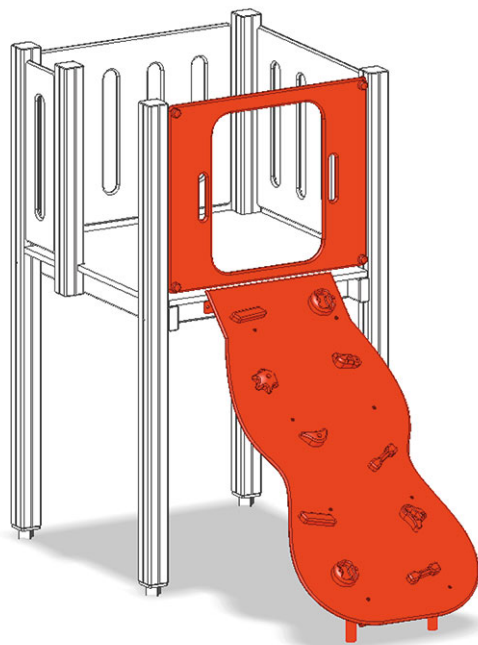

# Climbing ascent

Device line Color

Article A-03-033-30

Climbing ascent for platform height 90 cm, made of polyethylene, colour black, with mountaineering stones.

**CHF 1'190.-**

(excl. VAT)

	Fall height	90 cm
	Assembly time	1 h
	Installers	2

**berli**  
Center of play