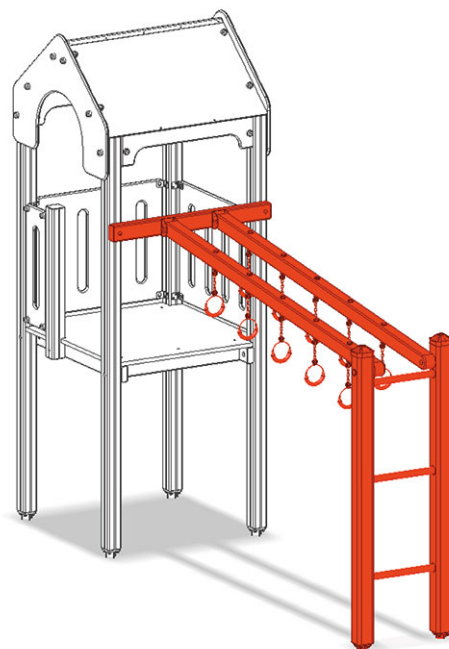

Gymnastic ladder

Device line Color

Article A-03-034-40

Gymnastic ladder made of glued Swiss pine, pressure impregnated, for platform height 150 cm, with gymnastic rings.

CHF 1'465.-

(excl. VAT)

	Fall height	150 cm
	Assembly time	1 h
	Installers	2

berli
Center of play