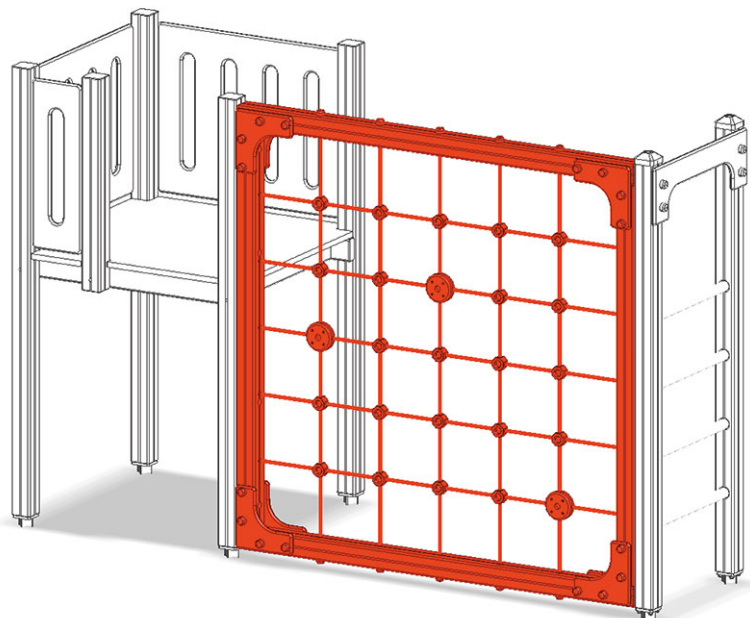

# Net wall

Device line Color

Article A-03-152-40

Net wall for platform height 150 cm, coloured ropes with steel insert.

**CHF 1'950.-**  
(excl. VAT)

 Fall height	226 cm
 Assembly time	1 h
 Installers	2