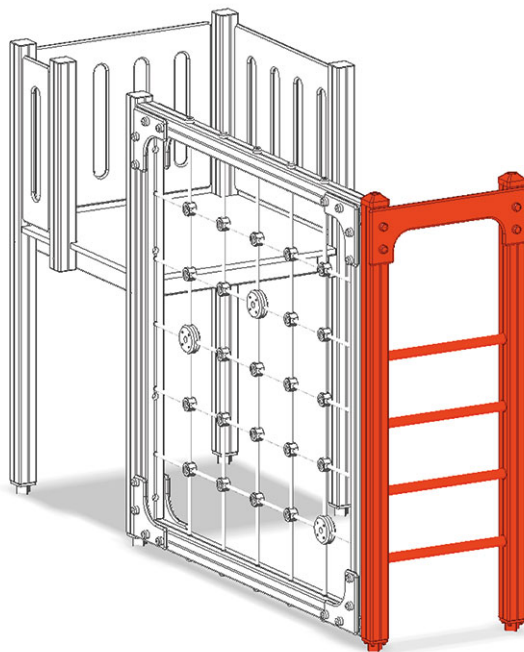

Rung wall

Device line Color

Article A-03-155-30

Rung wall for platform height 90 cm, made of multi-glued Swiss pine, pressure-impregnated.

CHF 465.-

(excl. VAT)

 Fall height	90 cm
 Assembly time	1 h
 Installers	2