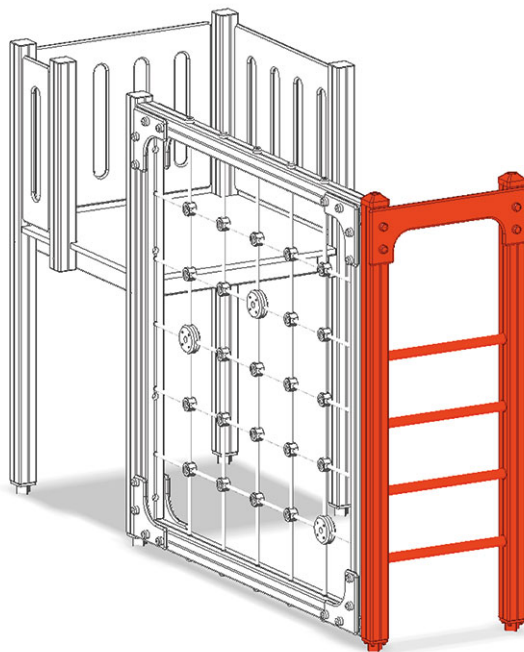

Rung wall

Device line Color

Article A-03-155-40

Rung wall for platform height 150 cm, made of multi-glued Swiss pine, pressure-impregnated.

CHF 510.-

(excl. VAT)

 Fall height	150 cm
 Assembly time	1 h
 Installers	2