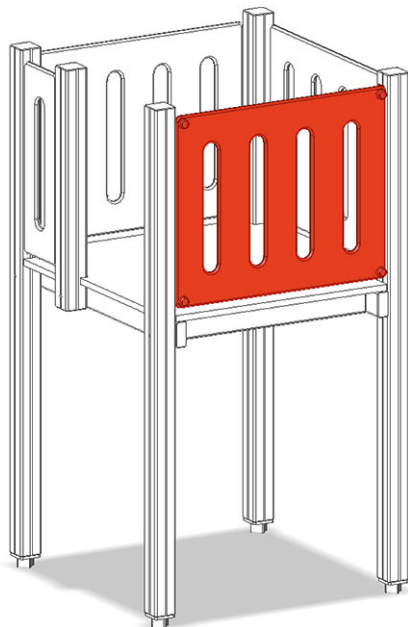

Balustrade element

Device line Color

Article A-03-202-90

Balustrade element made of polyethylene for mini playtower.

CHF 210.-
(excl. VAT)

 Assembly time	1 h
 Installers	2