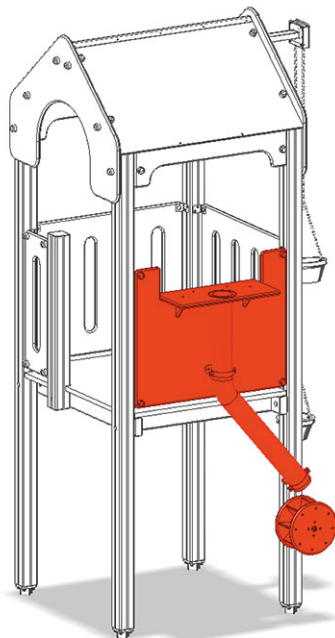

Sand wheel wall element

Device line Color

Article A-03-208-30

Sand wheel wall element for platform height 90 cm, with pouring tube and sand wheel for maxitower.

CHF 780.-

(excl. VAT)

 Fall height	90 cm
 Assembly time	1 h
 Installers	2