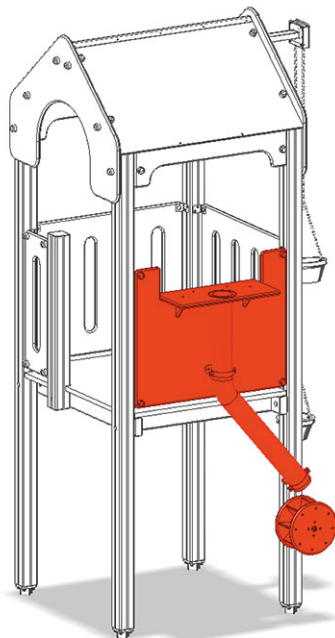

Sand wheel wall element

Device line Color

Article A-03-208-35

Sand wheel wall element for platform height 120 cm, with pouring tube and sand wheel for maxitower.

CHF 845.-

(excl. VAT)

 Fall height	120 cm
 Assembly time	1 h
 Installers	2