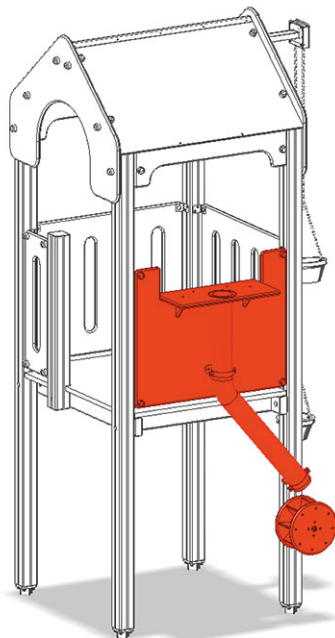

Sand wheel wall element

Device line Color

Article A-03-208-40

Sand wheel wall element for platform height 150 cm, with pouring tube and sand wheel for maxitower.

CHF 900.-

(excl. VAT)

 Fall height	150 cm
 Assembly time	1 h
 Installers	2