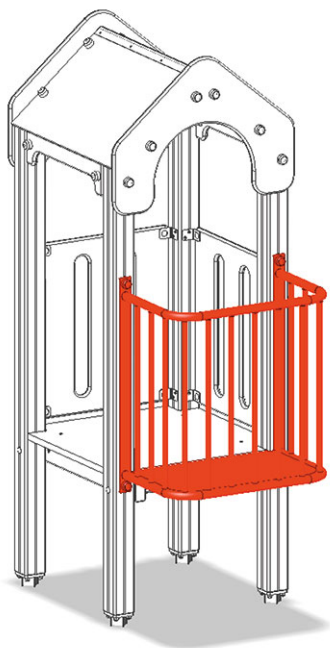

# Barred balcony

Device line Color

Article A-03-300-90

Barred balcony made of hot-dip galvanised steel, additionally colour lacquered, for mini playtower.

**CHF 855.-**

(excl. VAT)

Assembly time

1 h