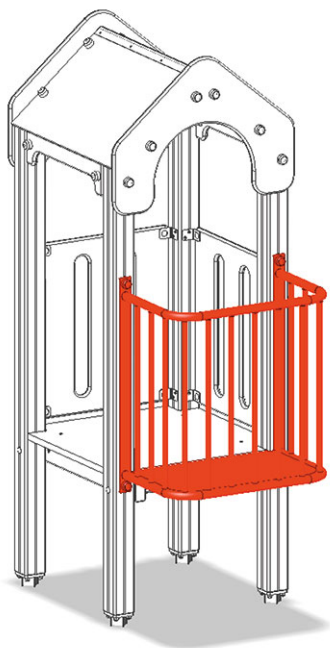

Barred balcony

Device line Color

Article A-03-300-90

Barred balcony made of hot-dip galvanised steel, additionally colour lacquered, for mini playtower.

CHF 855.-

(excl. VAT)

Assembly time

1 h