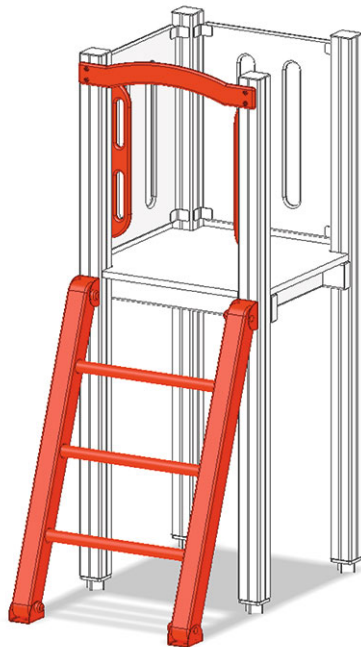

# Rung ladder

Device line Color

Article A-03-301-35

Rung ladder made of multi-glued Swiss pine, pressure impregnated, for platform height 120 cm, with handholds.

**CHF 475.-**

(excl. VAT)

 Fall height	120 cm
 Assembly time	1 h
 Installers	2

**buerli**  
Center of play