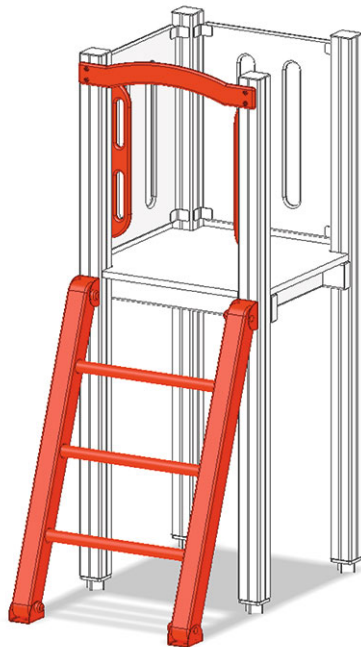

Rung ladder

Device line Color

Article A-03-301-35

Rung ladder made of multi-glued Swiss pine, pressure impregnated, for platform height 120 cm, with handholds.

CHF 475.-

(excl. VAT)

 Fall height	120 cm
 Assembly time	1 h
 Installers	2