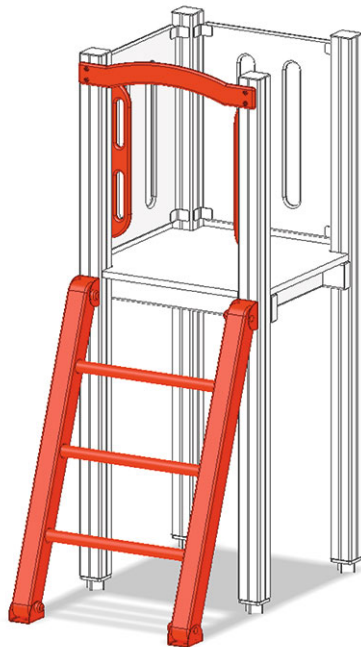

Rung ladder

Device line Color

Article A-03-301-40

Rung ladder made of multi-glued Swiss pine, pressure impregnated, for platform height 150 cm, with handholds.

CHF 520.-

(excl. VAT)

 Fall height	150 cm
 Assembly time	1 h
 Installers	2